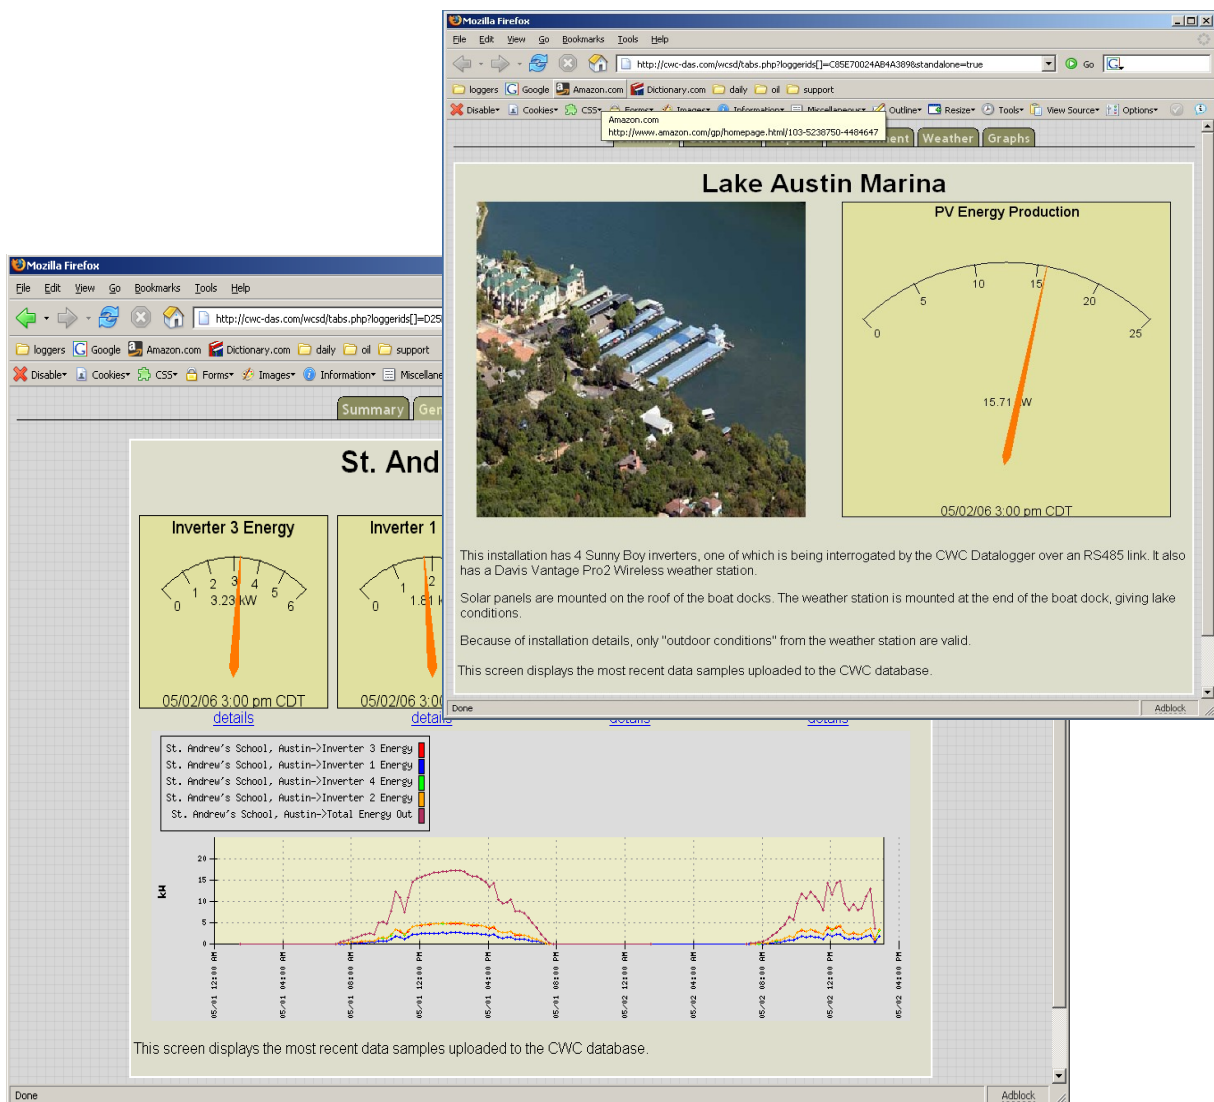

The CWC Datalogging System

The CWC Datalogging System is a complete, web-based system for collecting data and making it visible anywhere. It combines simple, autonomous hardware with web-based configuration and data display utilities to provide an effective, low-cost solution for monitoring the performance of renewable energy systems, and for many other applications.

- Low-cost, web-based system
 - Autonomous datalogger hardware
 - Automatic discovery of sensors
- Data storage in web-attached database
- Access via standard web browsers
 - For data visualization
 - For logger configuration management

Data visualization

- On any web browser - no software installation
 - From CWC web site
 - Graphing
 - Meters
 - Summary reports
 - Using CWC graph and meter widgets embedded in your own web pages
- Local, real-time data available from embedded (in logger) HTTP server, to browsers on local network
 - Data since last upload available to any browser, anywhere